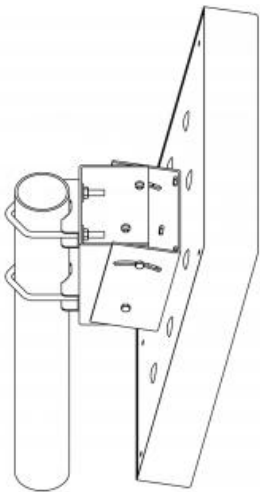

Mechanical	
Connection(s)	N(f)
Materials	Cover: ABS (white) Chassis: Aluminium
Colour	Marine white
Dimensions	Approx. 345 x 345 x 60 mm / 13.58 x 13.58 x 2.36 in.
Wind Load	173 N (160 km/h)
Weight	Approx. 2.3 kg / 5.07 lb.
Mounting	For mounting on wall - 5 mm dia. (three holes) (see mounting details) or mast on 40 - 55 mm / 1.57 x 2.17 in. dia. mast tube.

TYPICAL RADIATION PATTERN (E-PLANE)

MOUNTING DETAILS (PATCH-MAMO)

TYPICAL RADIATION PATTERN (H-PLANE)

WALL MOUNTING BRACKET : PATCH-WAMO (ORDERED SEPARATELY)

MAST MOUNTING BRACKET : PATCH-MAMO (ORDERED SEPARATELY)

Tilt adjustable from +5°/-30°.

MOUNTING DETAILS (PATCH-WAMO)