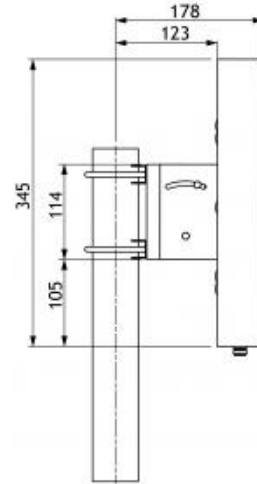

Mechanical	
Connection(s)	N(f)
Materials	Cover: ABS (white) Chassis: Aluminium
Colour	Marine white
Dimensions	Approx. 345 x 345 x 60 mm / 13.58 x 13.58 x 2.36 in.
Wind Load	173 N (160 km/h)
Weight	Approx. 2.3 kg / 5.07 lb.
Mounting	For mounting on wall - 5 mm dia. (three holes) (see mounting details) or mast on 40 - 55 mm / 1.57 x 2.17 in. dia. mast tube.

TYPICAL RADIATION PATTERN (E-PLANE)

MOUNTING DETAILS (PATCH-MAMO)

TYPICAL RADIATION PATTERN (H-PLANE)

WALL MOUNTING BRACKET : PATCH-WAMO (ORDERED SEPARATELY)

MAST MOUNTING BRACKET : PATCH-MAMO (ORDERED SEPARATELY)

Tilt adjustable from +5°/-30°.

MOUNTING DETAILS (PATCH-WAMO)