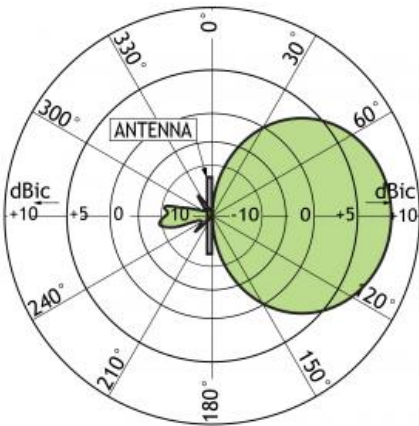

TYPICAL RADIATION PATTERN (H-PLANE)