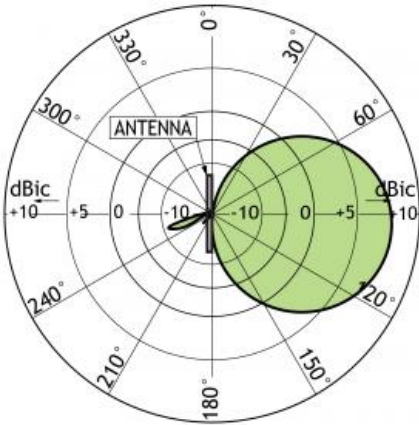

TYPICAL RADIATION PATTERN (E-PLANE)